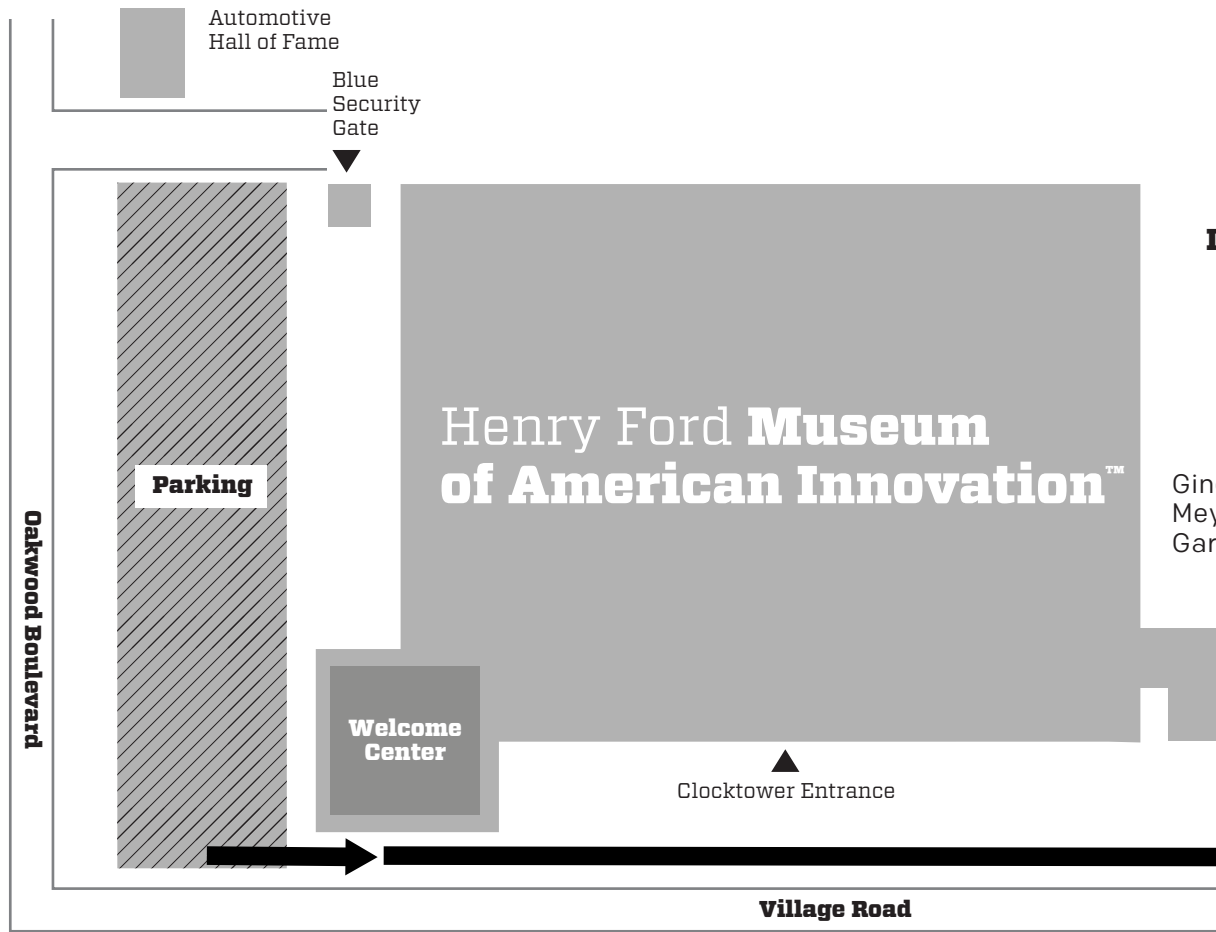

The Henry Ford, 20900 Oakwood Blvd, Dearborn, MI 48124 313-982-6001

Lovett Hall Via Yellow Gate

Lovett Hall

Lovett Hall via Yellow Gate Guest Parking

Please park in any public parking location. Proceed to Yellow Gate (walking path highlighted on map) marked with yellow flags.

After parking, enter via yellow gate !