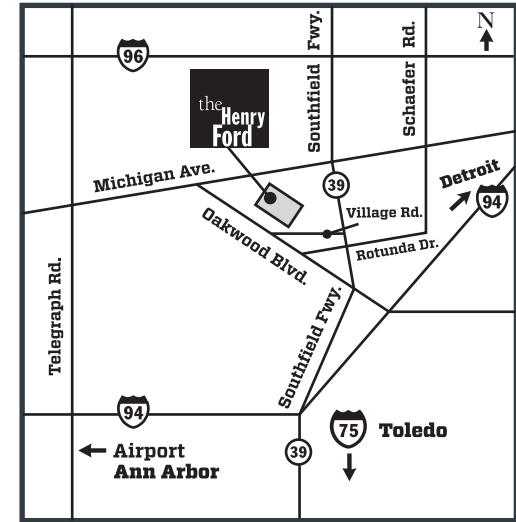

The Henry Ford, 20900 Oakwood Blvd, Dearborn, MI 48124 313-982-6001

Lovett Hall Via Yellow Gate

Lovett Hall

Lovett Hall via Yellow Gate Guest Parking

Please park in any public parking location. Proceed to Yellow Gate (walking path highlighted on map) marked with yellow flags.

After parking, enter via yellow gate !