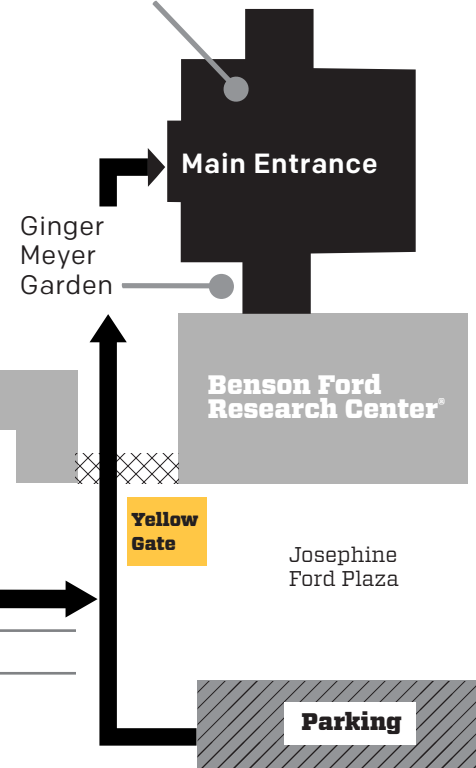

The Henry Ford, 20900 Oakwood Blvd, Dearborn, MI 48124 313-982-6001

Lovett Hall Via Yellow Gate

Lovett Hall

Lovett Hall via Yellow Gate Guest Parking

Please park in any public parking location. Proceed to Yellow Gate (walking path highlighted on map) marked with yellow flags.

After parking, enter via yellow gate !