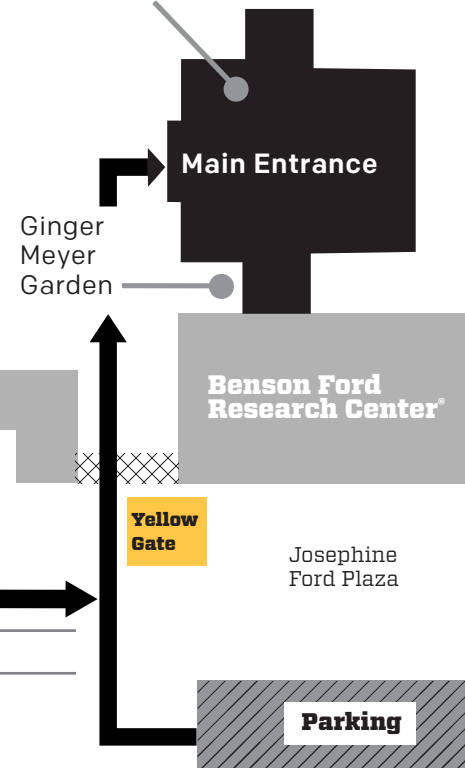

The Henry Ford, 20900 Oakwood Blvd, Dearborn, MI 48124 313-982-6001

## Lovett Hall Via Yellow Gate

### Lovett Hall

### Lovett Hall via Yellow Gate Guest Parking

Please park in any public parking location. Proceed to Yellow Gate (walking path highlighted on map) marked with yellow flags.

**After parking, enter via yellow gate !**