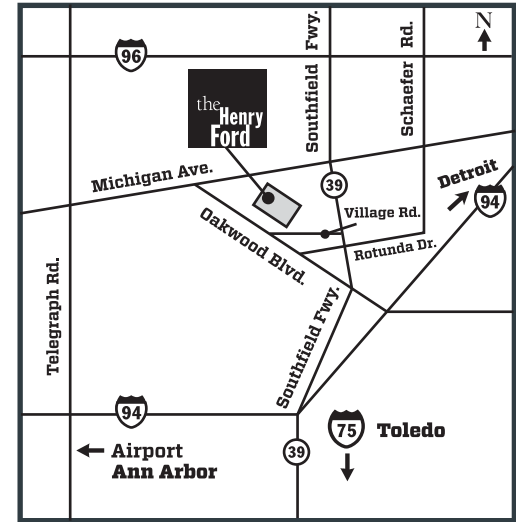

The Henry Ford, 20900 Oakwood Blvd, Dearborn, MI 48124 313-982-6001

## Lovett Hall Via Yellow Gate

### Lovett Hall

### Lovett Hall via Yellow Gate Guest Parking

Please park in any public parking location. Proceed to Yellow Gate (walking path highlighted on map) marked with yellow flags.

**After parking, enter via yellow gate !**