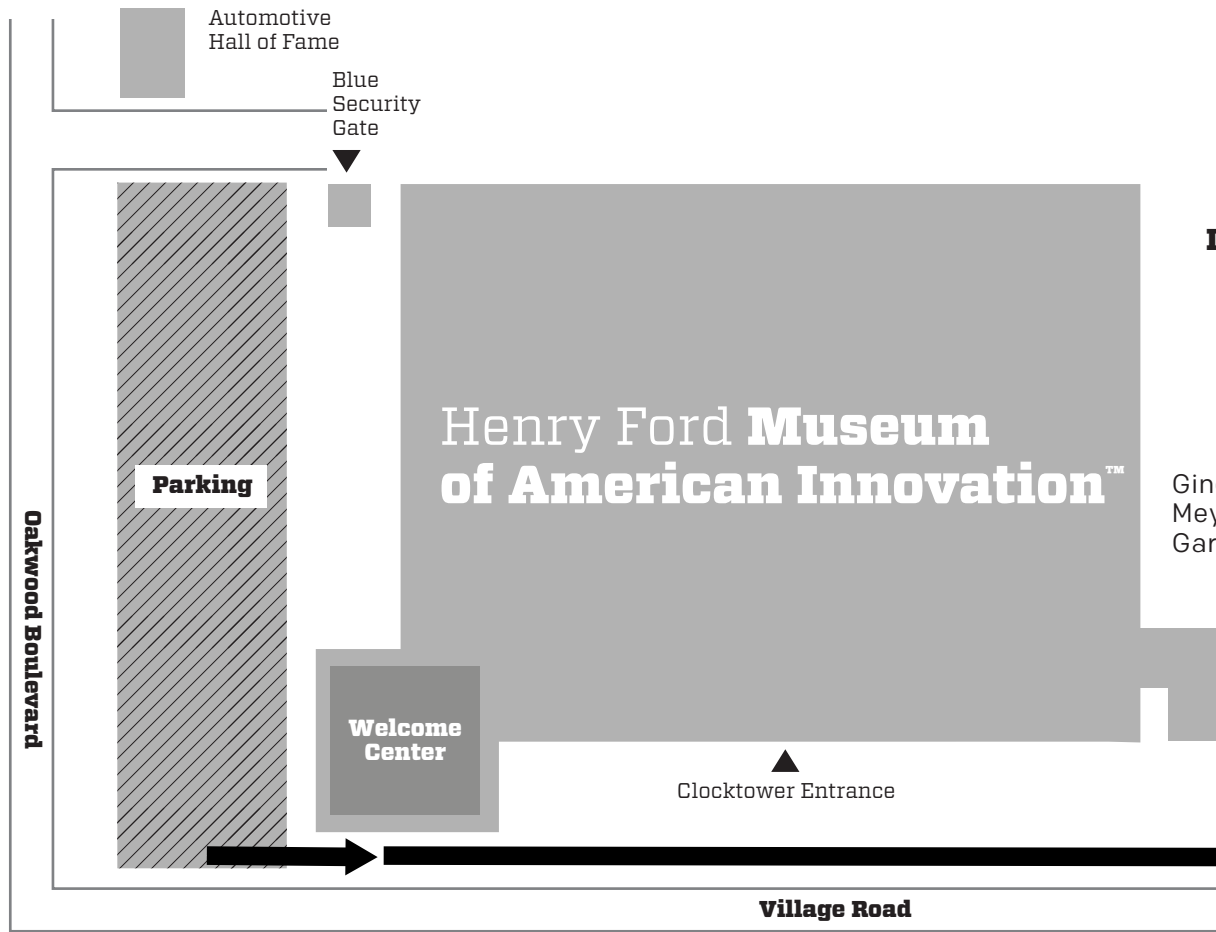

The Henry Ford, 20900 Oakwood Blvd, Dearborn, MI 48124 313-982-6001

## Lovett Hall Via Yellow Gate

### Lovett Hall

### Lovett Hall via Yellow Gate Guest Parking

Please park in any public parking location. Proceed to Yellow Gate (walking path highlighted on map) marked with yellow flags.

**After parking, enter via yellow gate !**